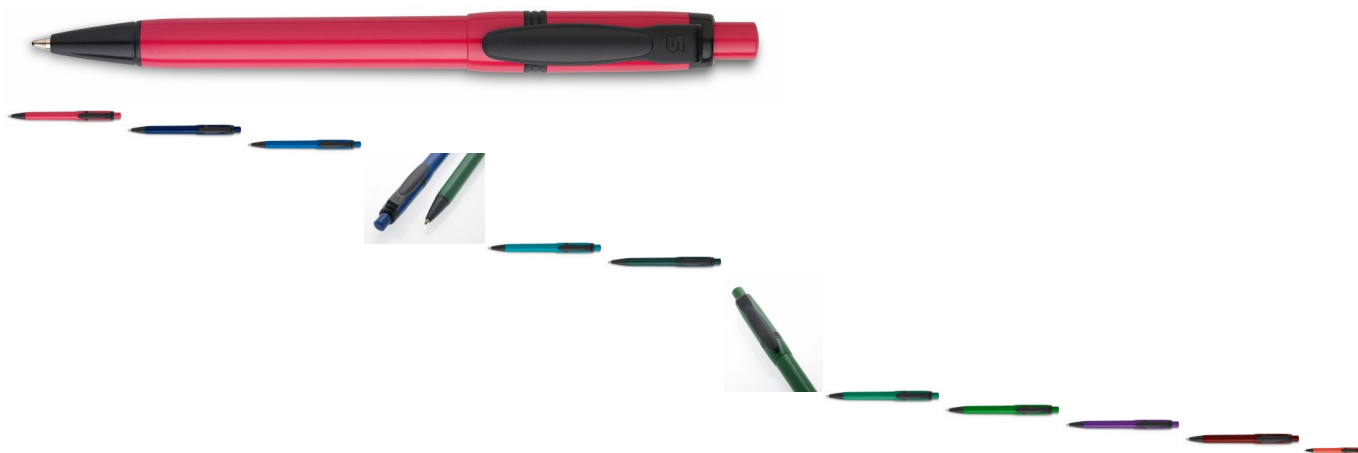

## 8602 | PEN S! OLLY EXTRA

14 COLOURS MINIMUM: 1000 pcs.

Rating: Not Rated Yet

**Price:**

0,58 €

[Ask a question about this product](#)

### Description

Colour is the strong point of the Ollly pen: it has a wide range which is different from other models for the barrel, anthracite trim. Elegance and simplicity captured in a pen.

**Type:** retractable pen

**Model:** all over colour with anthracite clip, point and trim. Made from ABS plastic, a high quality material with excellent technical properties, scratch and shock resistant.

**Ink:** blue - Dokumental ISO 12757-2 (black/red/green ink on demand)