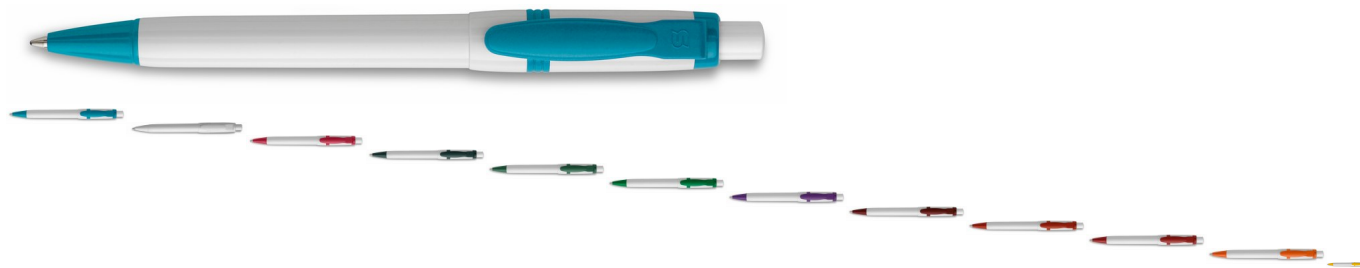

8600 | PEN OLLY

17 COLOURS MINIMUM 1000 pcs.

Rating: Not Rated Yet

Price:

0,57 €

[Ask a question about this product](#)

Description

A quirky line, available in a range of colours wider than other models.

Type: retractable pen

Model: white all over with clip, point and trim in various colours.

Made from ABS plastic, a high quality material with excellent technical properties, scratch and shock resistant.

Ink: blue - Dokumental ISO 12757-2 (black/red/green ink on demand)