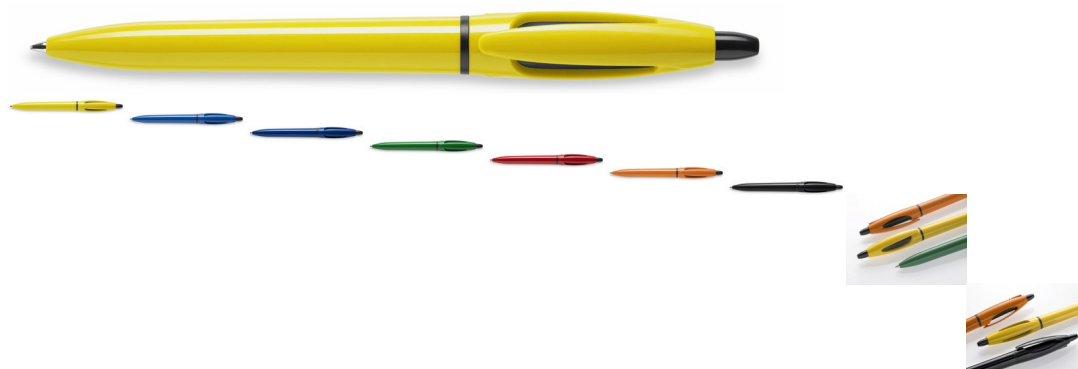

8002 | PEN S! EXTRA

7 COLOURS MINIMUM 1000pcs

Rating: Not Rated Yet

Price:

0,50 €

[Ask a question about this product](#)

Description

Italian design meets colour: the S! Extra is for those who want to promote their company tastefully but at a reasonable price.

The perfect pen; it writes fluidly and is elegant in shape.

Type: retractable pen

Model: all over colour, black trim. Made from ABS plastic, a high quality material with excellent technical properties, scratch and shock resistant.

Ink: blue - Dokumental ISO 12757-2 (black/red/green ink on demand)

Minimum: 1000 ???.