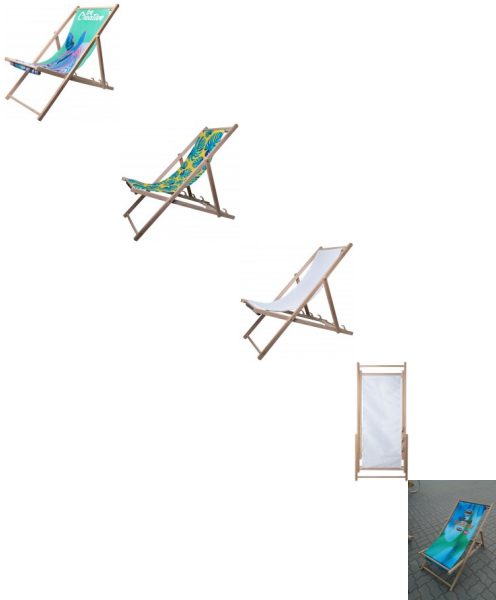

718205 | Mandalay deck chair

Rating: Not Rated Yet
Price:

[Ask a question about this product](#)

Description

Beach chair

A beach chair is of the utmost importance in ensuring that you have a comfortable day at the beach or any outdoor event. Make yours different with a removable full color personalized printed seat.

Easy to fold, natural wooden beech material + removable polyester mat.

Size: **122x60x4cm**

Resist to **150kg** weight – 1 pcs weight **5 kg**