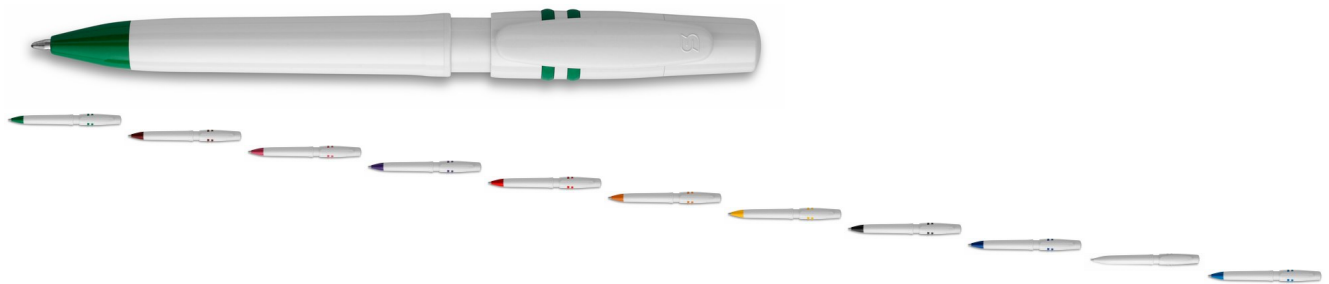

7000 | PEN NORA

11 COLOURS MINIMUM 1000 pcs.

Rating: Not Rated Yet

Price:

0,70 €

[Ask a question about this product](#)

Description

The curved barrel and coloured rings make the Nora stand out. Choose this pen if you want to coordinate your logo with specific company colours.

Type: retractable pen

Model: trim and tip in various colours, white clip and barrel. Made from ABS plastic, a high quality material with excellent technical properties, scratch and shock resistant.

Ink: blue - Dokumental ISO 12757-2 (black/red/green ink on demand)