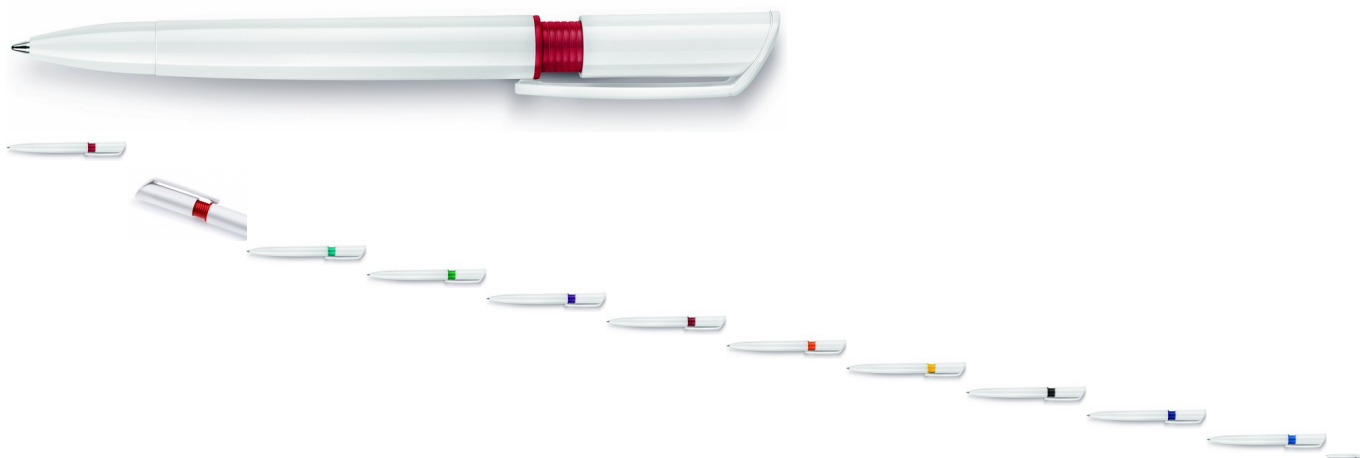

6600 | PEN S! S40

10 COLOURS MINIMUM 1000 pcs.

Rating: Not Rated Yet

Price:

0,53 €

[Ask a question about this product](#)

Description

Tapered, aerodynamic, modern: a promotional pen with the unmistakable Stilolinea design, which will ensure you're remembered for a long time. Can be printed 360° and features a very wide clip, wide enough for any logo.

Type: retractable pen

Model: white clip and barrel. Waist in various colours. Made from ABS plastic, a high quality material with excellent technical properties, scratch and shock resistant.

Ink: blue - Dokumental ISO 12757-2 (black/red/green ink on demand)