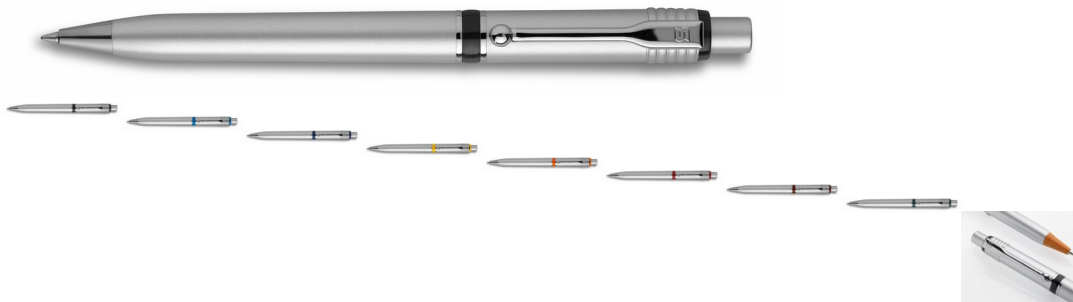

4210 | RAJA CHROME SILVER

8 COLOURS MINIMUM 1000 PCS.

Rating: Not Rated Yet

Price:

1,80 €

[Ask a question about this product](#)

Description

A classic promotional pen very popular with companies for which tradition is a strong point. Both elegant and exquisite.

Type: retractable pen

Model: all silver satin, trim in various colours, chrome-finish clip, tip and trim.

Made from metal and ABS plastic, a high quality material with excellent technical properties, scratch and shock resistant.

Ink: blue - ISO 12757-2 (black ink on demand)

Minimum 1000 pcs ? 1,30€