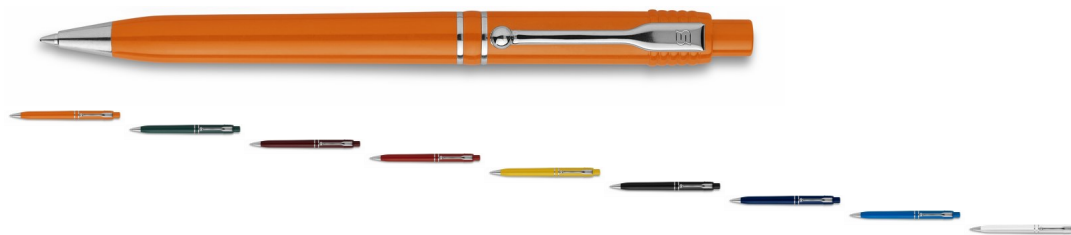

4200 | PEN RAJA CHROME

9 COLOURS MINIMOUUM 1000pcs.

Rating: Not Rated Yet

Price:

1,40 €

[Ask a question about this product](#)

Description

A promotional pen in a classic model, made fresh with chrome trim and strong colours. Writes well and elegantly.

Type: retractable pen

Model: totally in various colours, chrome-finish clip, tip and trim.

Made from metal and ABS plastic, a high quality material with excellent technical properties, scratch and shock resistant.

Ink: blue - ISO 12757-2 (black ink on demand)