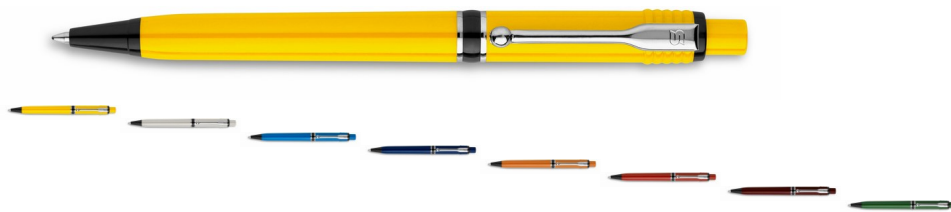

4102 | PEN RAJA EXTRA

8 COLOURS MINIMUM 1000 pcs

Rating: Not Rated Yet

Price:

0,98 €

[Ask a question about this product](#)

Description

A classic promotional pen very popular with companies for which tradition is a strong point. The colour range for the Raja Extra is even wider, meeting every promotional requirement.

Type: retractable pen

Model: in various colours, chrome-finish clip and trim, black trim. Made from metal and ABS plastic, a high quality material with excellent technical properties, scratch and shock resistant.

Ink: blue - Dokumental ISO 12757-2 (black/red/green ink on demand)

Minimum: 1000 pcs ? 0,85

2000 pcs ? 0,80