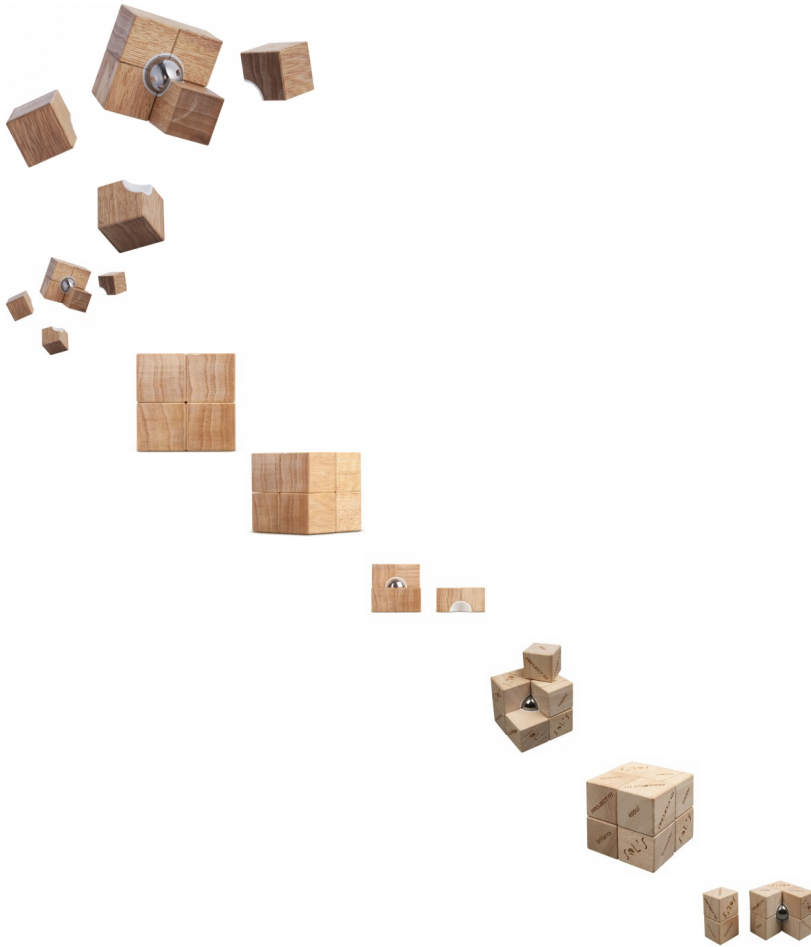

2010 | Core Stress Reliever

Rating: Not Rated Yet

Price:

[Ask a question about this product](#)

Description

A new take on a stress toy — eight wooden cubes magically gravitate to the central ball made of steel. Magnetic forces working between wood and metal? It's a real wonder.

This ecological stress toy made of sustainably forested wood provides hours of leisure. You can play with it in different ways — twist, construct new shapes or just use it as a paperweight or a business cards holder.

Engrave your logo on the surface for a striking and visible marketing campaign.