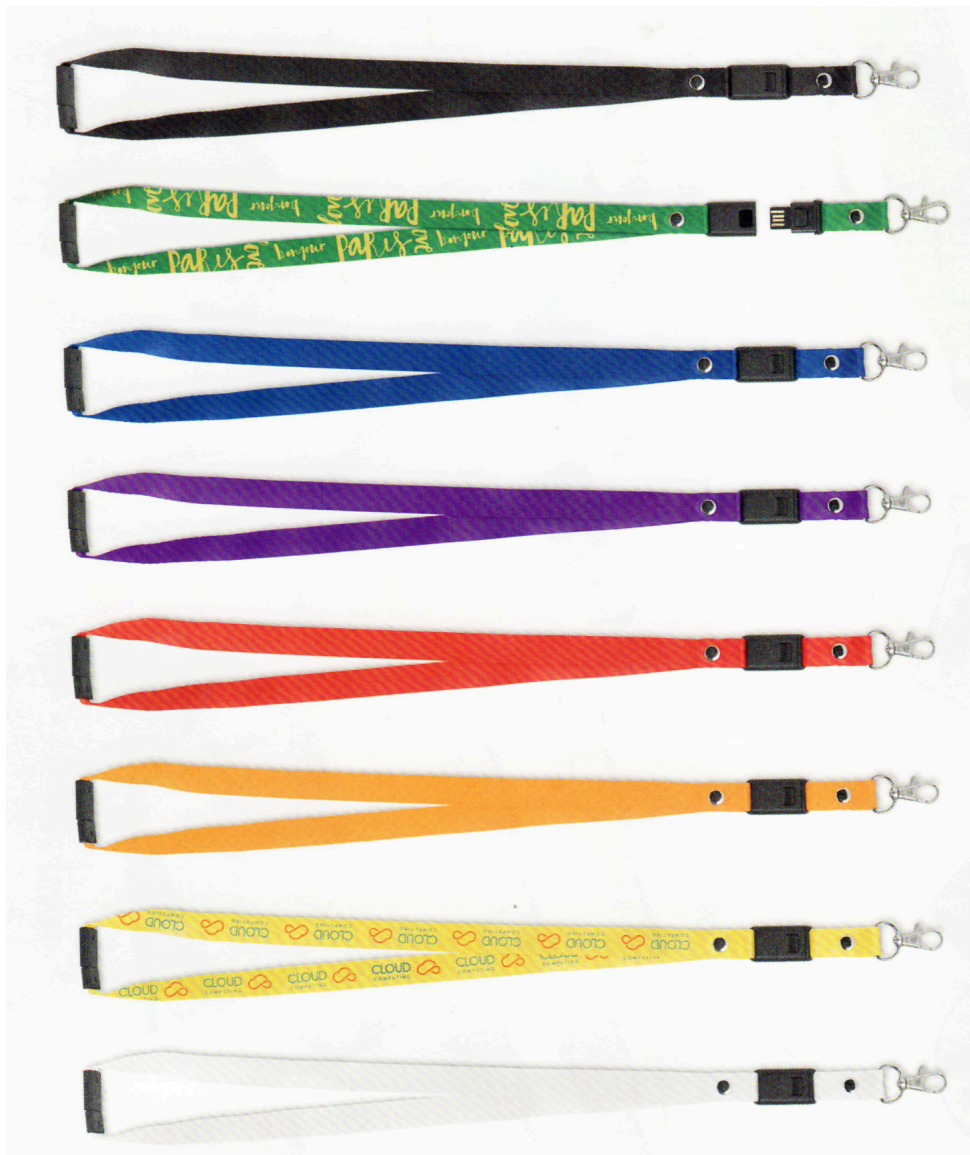

1110 | USB - LANYUSB